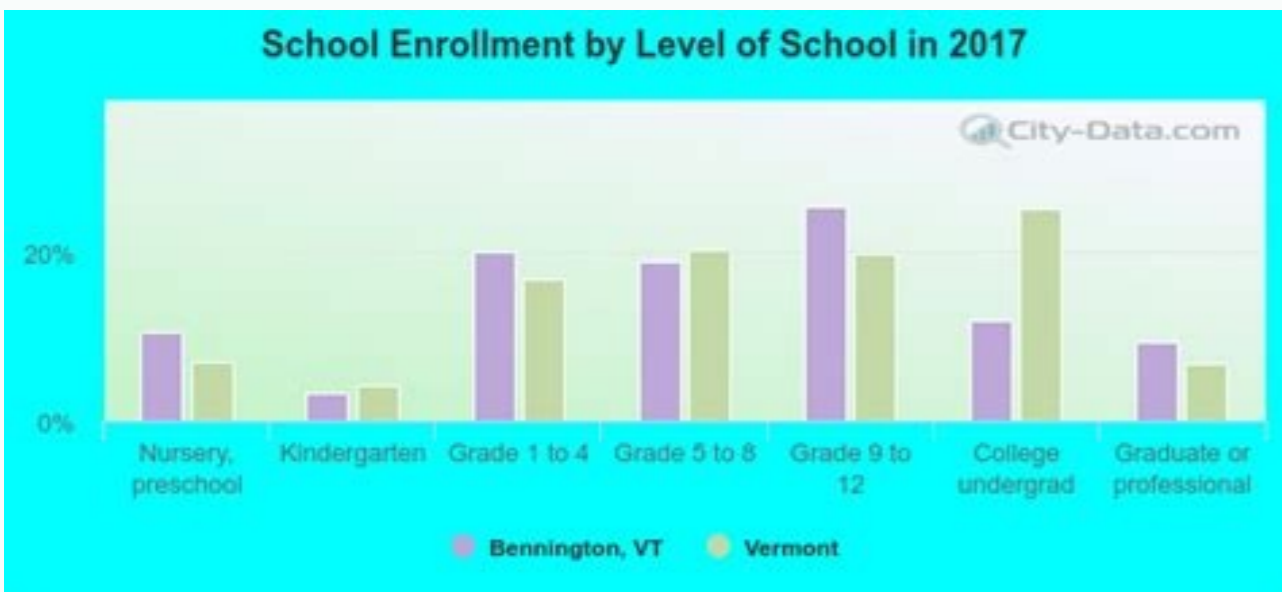

Proud to be a
FORTUNE® 2018
World's Most
Admired Company

WellCare
Beyond Healthcare. A Better You.